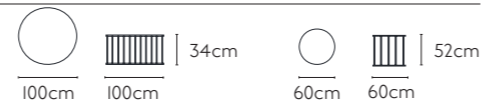

TABLE LC-028

MATERIAL Marble & Carbon Steel

PRODUCT SIZE

TABLE LC-010

PRODUCT SIZE

MATERIAL Tempered glass & Stainless steel

TABLE LC-025

PRODUCT SIZE