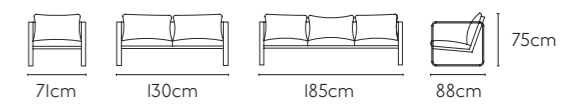

SOFA LS-067

PRODUCT SIZE

MATERIAL ● Genuine leather / ● PU / ● Fabric

SOFA LS-049

PRODUCT SIZE

MATERIAL ● Genuine leather / ● PU / ● Fabric