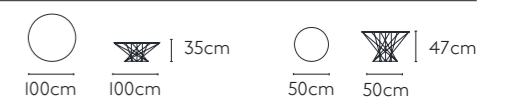

TABLE LC-026

PRODUCT SIZE

MATERIAL Tempered glass & Carbon steel