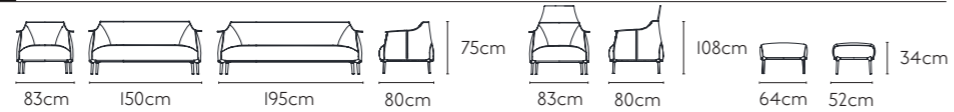

SOFA LS-026

PRODUCT SIZE

MATERIAL ● Genuine leather / ● PU