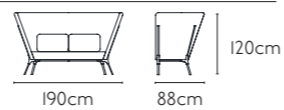

PRODUCT SIZE

SOFA LS-038

MATERIAL ● PU / ● Fabric

PRODUCT SIZE

120cm

SOFA LS-038S

MATERIAL ● PU / ● Fabric

PRODUCT SIZE