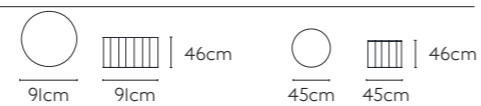

TABLE LC-029

PRODUCT SIZE

MATERIAL Marbel / Tempered glass & Carbon steel

TABLE LC-036

PRODUCT SIZE

MATERIAL Tempered glass & Carbon steel

TABLE LC-052

PRODUCT SIZE