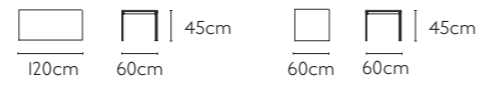

TABLE LC-019

PRODUCT SIZE

MATERIAL Marble / MDF & Wooden

TABLE LC-020

PRODUCT SIZE

MATERIAL Tempered glass & Wooden

TABLE LC-014

PRODUCT SIZE

MATERIAL MDF & Stainless steel

TABLE LC-027

PRODUCT SIZE

MATERIAL Tempered glass & Stainless steel

TABLE LC-011

PRODUCT SIZE

MATERIAL Tempered glass & Stainless steel

TABLE LC-021