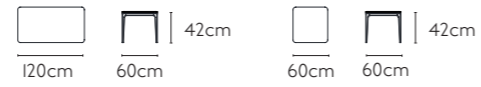

MATERIAL Tempered glass & Carbon Steel

PRODUCT SIZE

TABLE LC-005

MATERIAL Tempered glass & Stainless steel

PRODUCT SIZE

TABLE LC-007

PRODUCT SIZE

MATERIAL Marble & Wooden

TABLE LC-019

PRODUCT SIZE

MATERIAL Marble / MDF & Wooden

TABLE LC-020

PRODUCT SIZE

MATERIAL Tempered glass & Wooden

TABLE LC-014

PRODUCT SIZE