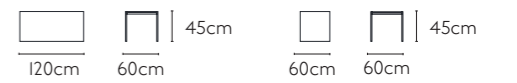

MATERIAL Tempered glass & Carbon Steel

PRODUCT SIZE

TABLE LC-005

MATERIAL Tempered glass & Stainless steel

PRODUCT SIZE

TABLE LC-007

PRODUCT SIZE

MATERIAL Marble & Wooden