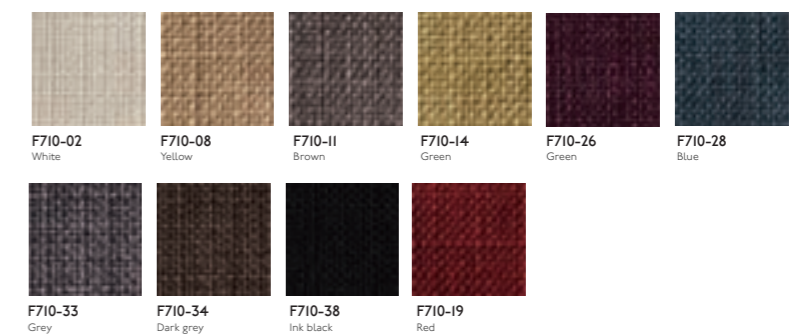

POLY-ESTER FABRIC 5 涤纶布 5

MATERIAL: 100% Polyester
THICKNESS: 0.9-1.2mm
DESCRIPTION: Poly-ester fabric
ADVANTAGE: High strength of elastic recovery, durable of anti-crease, good washing performance, economic price, highly stain resistant and low maintenance requested.
DISADVANTAGE: Less breathable than cotton fabric, may fire when ignited.