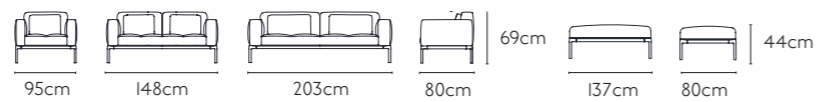

PRODUCT SIZE

MATERIAL ● Genuine leather / ● PU / ● Fabric

SOFA LS-048

MATERIAL ● Genuine leather / ● PU / ● Fabric

PRODUCT SIZE

SOFA LS-078

MATERIAL ● Genuine leather / ● PU

PRODUCT SIZE