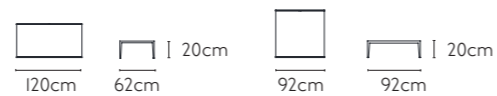

MATERIAL Tempered glass / Mooden & Carbon steel

PRODUCT SIZE

TABLE LC-032

MATERIAL Marble & Stainless steel

PRODUCT SIZE

TABLE LC-031

MATERIAL Marble & Carbon Steel

PRODUCT SIZE