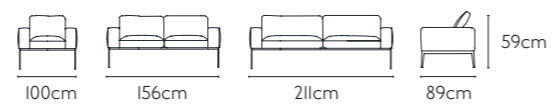

PRODUCT SIZE

MATERIAL ● Genuine leather / ● PU / ● Fabric

SOFA LS-048

MATERIAL ● Genuine leather / ● PU / ● Fabric

PRODUCT SIZE

SOFA LS-078

MATERIAL ● Genuine leather / ● PU

PRODUCT SIZE