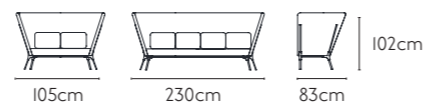

PRODUCT SIZE

SOFA LS-038

MATERIAL ● PU / ● Fabric

PRODUCT SIZE

120cm

SOFA LS-038S

MATERIAL ● PU / ● Fabric

PRODUCT SIZE