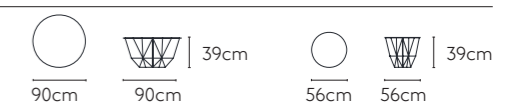

TABLE LC-029

PRODUCT SIZE

MATERIAL Marbel / Tempered glass & Carbon steel

TABLE LC-036

PRODUCT SIZE

MATERIAL Tempered glass & Carbon steel

TABLE LC-052

PRODUCT SIZE