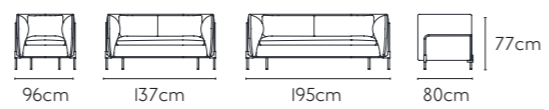

PRODUCT SIZE