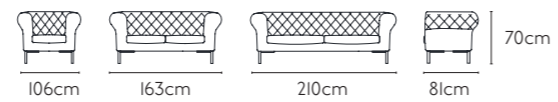

PRODUCT SIZE

MATERIAL ● Genuine leather / ● PU / ● Fabric

SOFA LS-001

PRODUCT SIZE

MATERIAL ● Genuine leather / ● PU

SOFA LS-002

PRODUCT SIZE

MATERIAL ● Genuine leather / ● PU