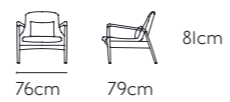

CHAIR LL-038

MATERIAL ● Fabric

PRODUCT SIZE

CHAIR LL-040

MATERIAL ● Genuine leather / ● PU / ● Fabric

PRODUCT SIZE

CHAIR LL-017

MATERIAL ● Genuine Leather / ● PU / ● Fabric

PRODUCT SIZE

81cm

CHAIR LL-012

MATERIAL ● Fabric

PRODUCT SIZE

85cm

CHAIR LL-001-1

MATERIAL ● PU / ● Fabric