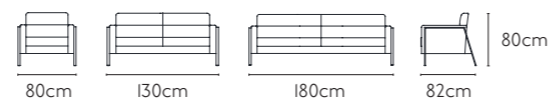

SOFA LS-062

PRODUCT SIZE

MATERIAL ● Genuine leather / ● PU / ● Fabric