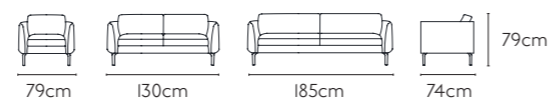

PRODUCT SIZE