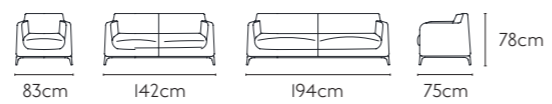

PRODUCT SIZE

SOFA LS-030

MATERIAL ● Genuine leather / ● PU / ● Fabric

PRODUCT SIZE

SOFA LS-070

MATERIAL ● Genuine leather / ● Fabric

PRODUCT SIZE

SOFA LS-039