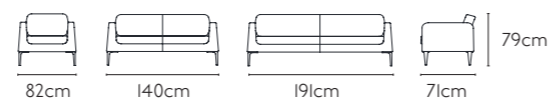

SOFA LS-039

PRODUCT SIZE

MATERIAL ● Genuine leather / ● PU / ● Fabric