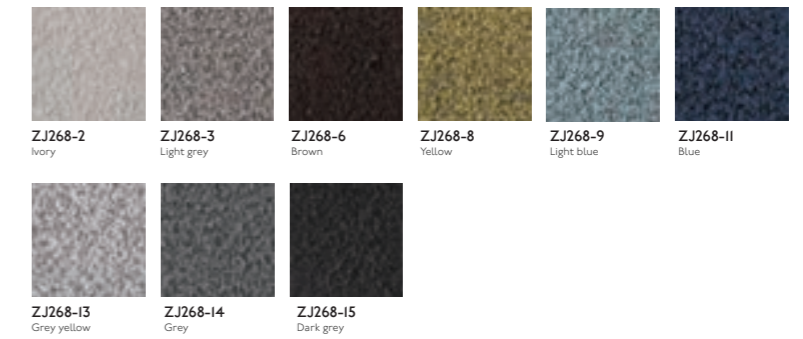

POLY-ESTER FABRIC 4 涤纶布 4

MATERIAL: 100% Polyester
THICKNESS: 0.9-1.2mm
DESCRIPTION: Poly-ester fabric
ADVANTAGE: High strength of elastic recovery, durable of anti-crease, good washing performance, economic price, highly stain resistant and low maintenance requested.
DISADVANTAGE: Less breathable than cotton fabric, may fire when ignited.