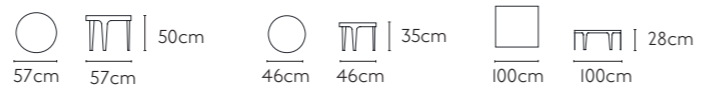

TABLE LC-029

PRODUCT SIZE

MATERIAL Marbel / Tempered glass & Carbon steel

TABLE LC-036

PRODUCT SIZE

MATERIAL Tempered glass & Carbon steel

TABLE LC-052

PRODUCT SIZE

MATERIAL Marble & Carbon steel

TABLE LC-053

PRODUCT SIZE

MATERIAL Copper & Carbon steel

TABLE LC-023

MATERIAL Marble / Tempered glass & stainlesssteel

PRODUCT SIZE

TABLE LC-022