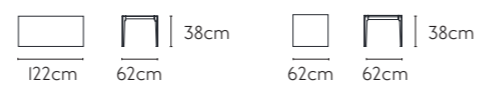

TABLE LC-019

PRODUCT SIZE

MATERIAL Marble / MDF & Wooden

TABLE LC-020

PRODUCT SIZE

MATERIAL Tempered glass & Wooden

TABLE LC-014

PRODUCT SIZE