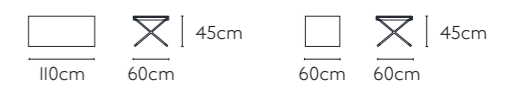

PRODUCT SIZE

MATERIAL MDF & stainless steel

TABLE LC-008

PRODUCT SIZE

MATERIAL Tempered glass & Stainless steel

Product MATERIAL

MBOSSED TOP LEATHER 小荔枝纹真皮

ORIGIN: Brazil
THICKNESS: 1.1mm
DESCRIPTION: Corrected top grain with small print.
ADVANTAGE: Premium price luxury item, very durable and sensory comfort.
DISADVANTAGE: High maintenance requested, fade when expose to sunlight.