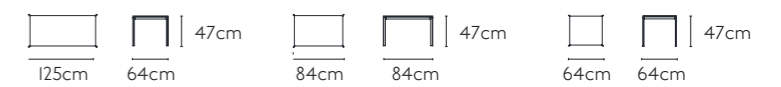

TABLE LC-019

PRODUCT SIZE

MATERIAL Marble / MDF & Wooden

TABLE LC-020

PRODUCT SIZE

MATERIAL Tempered glass & Wooden

TABLE LC-014

PRODUCT SIZE

MATERIAL MDF & Stainless steel

TABLE LC-027

PRODUCT SIZE

MATERIAL Tempered glass & Stainless steel

TABLE LC-011

PRODUCT SIZE

MATERIAL Tempered glass & Stainless steel

TABLE LC-021