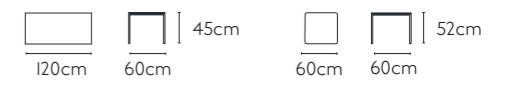

TABLE LC-019

PRODUCT SIZE

MATERIAL Marble / MDF & Wooden

TABLE LC-020

PRODUCT SIZE

MATERIAL Tempered glass & Wooden

TABLE LC-014

PRODUCT SIZE

MATERIAL MDF & Stainless steel

TABLE LC-027

PRODUCT SIZE

MATERIAL Tempered glass & Stainless steel

TABLE LC-011

PRODUCT SIZE

MATERIAL Tempered glass & Stainless steel

TABLE LC-021