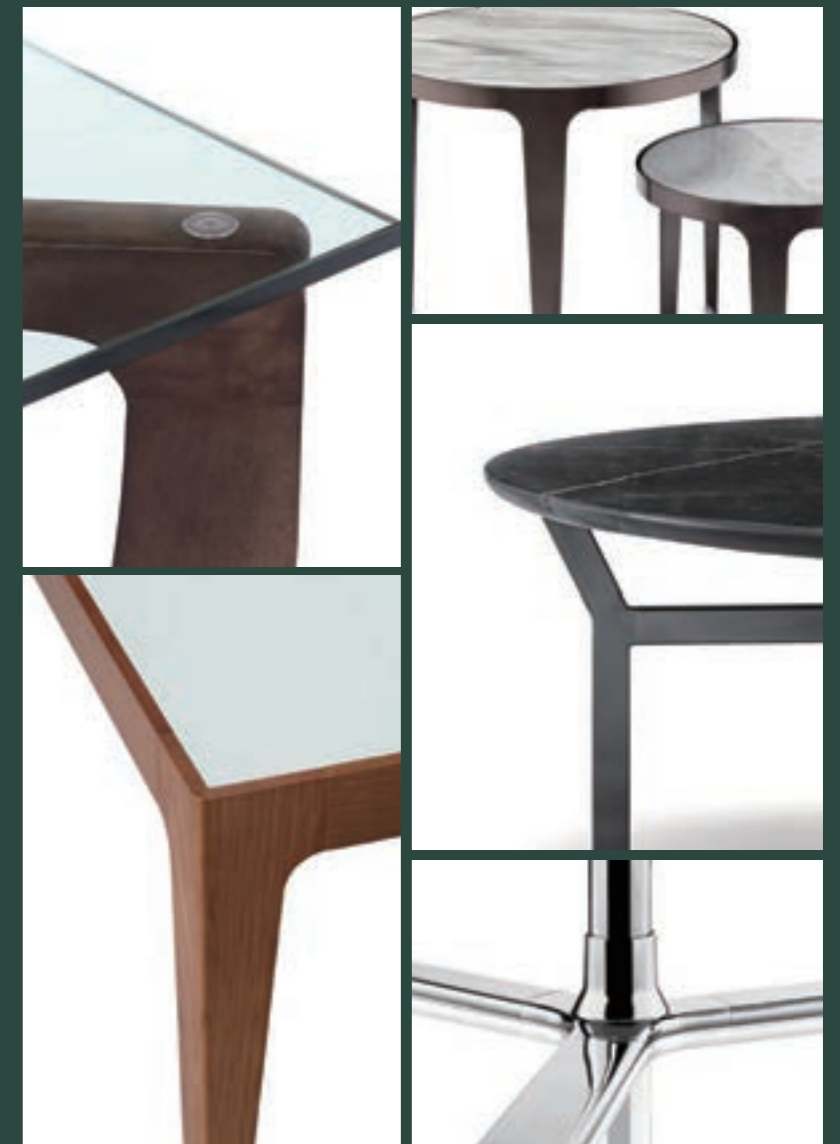

LA-02

LA-04

LA-23

LA-17

STOOL LA-19 / LA-23

PRODUCT SIZE

MATERIAL ● PU / ● Fabric

STOOL LA-02 / LA-04 / LA-17

PRODUCT SIZE

MATERIAL ● PU / ● Fabric

COFFEE TABLE

TABLE LC-038

MATERIAL Marble & Stainless steel

PRODUCT SIZE

Marbel

Tempered glass