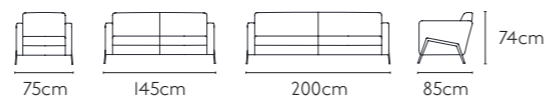

SOFA LS-073

MATERIAL ● Fabric

PRODUCT SIZE

SOFA LS-040

PRODUCT SIZE

MATERIAL ● Genuine leather / ● PU / ● Fabric

SOFA LS-060

MATERIAL ● Fabric