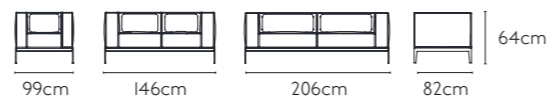

SOFA LS-016

PRODUCT SIZE

MATERIAL ● Genuine leather / ● PU / ● Fabric

SOFA LS-032

PRODUCT SIZE

MATERIAL ● Genuine leather / ● PU / ● Fabric

SOFA LS-035

MATERIAL ● Genuine leather / ● PU / ● Fabric