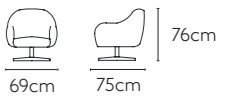

PRODUCT SIZE

CHAIR LL-051

MATERIAL ● Genuine leather / ● PU / ● Fabric

PRODUCT SIZE

CHAIR LL-046

MATERIAL ● Genuine leather / ● PU / ● Fabric

PRODUCT SIZE

CHAIR LL-045