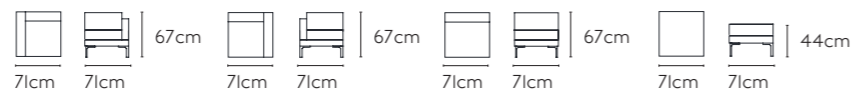

PRODUCT SIZE

MATERIAL ● Genuine leather / ● PU / ● Fabric

SOFA LS-071

MATERIAL ● Genuine leather / ● PU / ● Fabric

PRODUCT SIZE

SOFA LS-028N

PRODUCT SIZE

MATERIAL ● Genuine leather / ● PU / ● Fabric