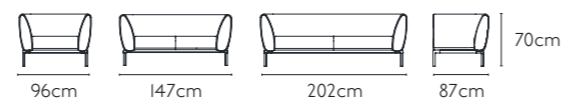

PRODUCT SIZE

SOFA LS-076

MATERIAL ● Genuine leather / ● PU / ● Fabric

PRODUCT SIZE

SOFA LS-067

PRODUCT SIZE

MATERIAL ● Genuine leather / ● PU / ● Fabric

SOFA LS-049