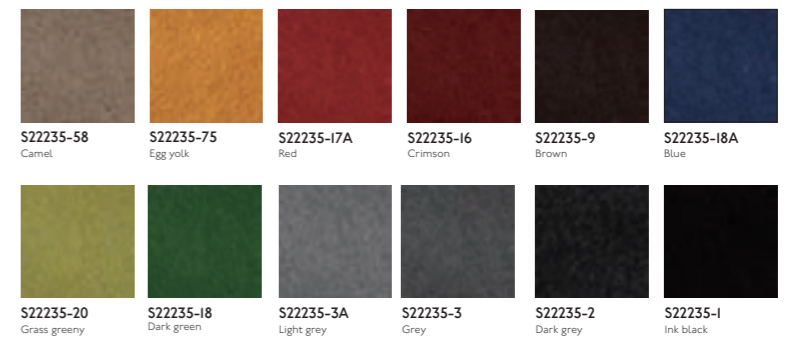

MULTI-COMPOSITION WOOL 2 混织羊毛布 2

MATERIAL: 70% wool, 30% Polyester
THICKNESS: 0.9-1.2mm
DESCRIPTION: Multi-composition fabric
ADVANTAGE: sensory comfort, good moisture absorption, water repellence; Brilliant color, High dye saturation natural flame retardancy, health, safe, clean air, allergy friendly; Economical price.
DISADVANTAGE: Less wearing resistance than all natural wool.