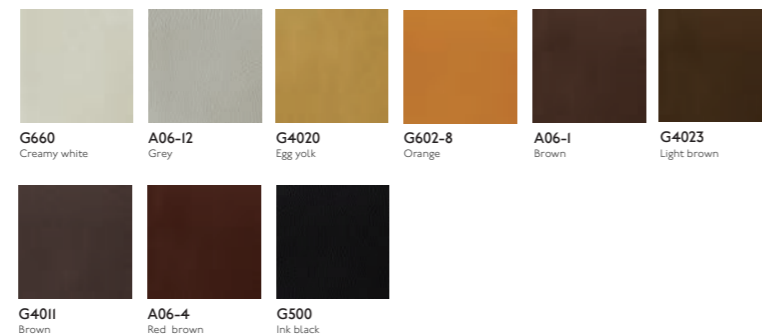

PVC 人造革

MATERIAL: 84% PVC-compound, 16%
THICKNESS: 1.0-1.2mm
DESCRIPTION: Poly-vinyl
ADVANTAGE: Good air permeability, eco friendly, low maintenance, wide variety of colors.
DISADVANTAGE: Hard to degrade