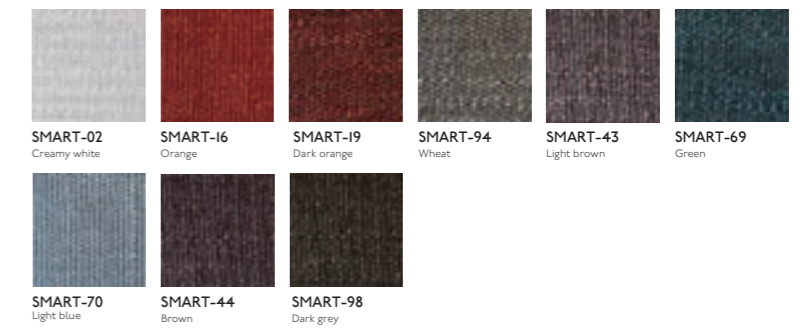

POLY-ESTER FABRIC 2 涤纶布 2

MATERIAL: 100% Polyester
THICKNESS: 0.9-1.2mm
DESCRIPTION: Poly-ester fabric
ADVANTAGE: High strength of elastic recovery, durable of anti-crease, good washing performance, economic price, highly stain resistant and low maintenance requested.
DISADVANTAGE: Less breathable than cotton fabric, may fire when ignited.