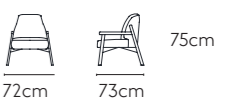

MATERIAL ● Genuine leather / ● PU / ● Fabric

PRODUCT SIZE

CHAIR LL-019

MATERIAL ● Fabric

PRODUCT SIZE

CHAIR LL-050

MATERIAL ● Genuine leather / ● PU / ● Fabric

PRODUCT SIZE