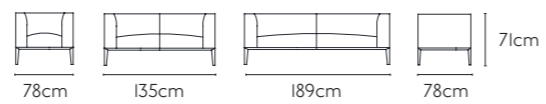

SOFA LS-052

PRODUCT SIZE

MATERIAL ● Genuine leather / ● PU / ● Fabric